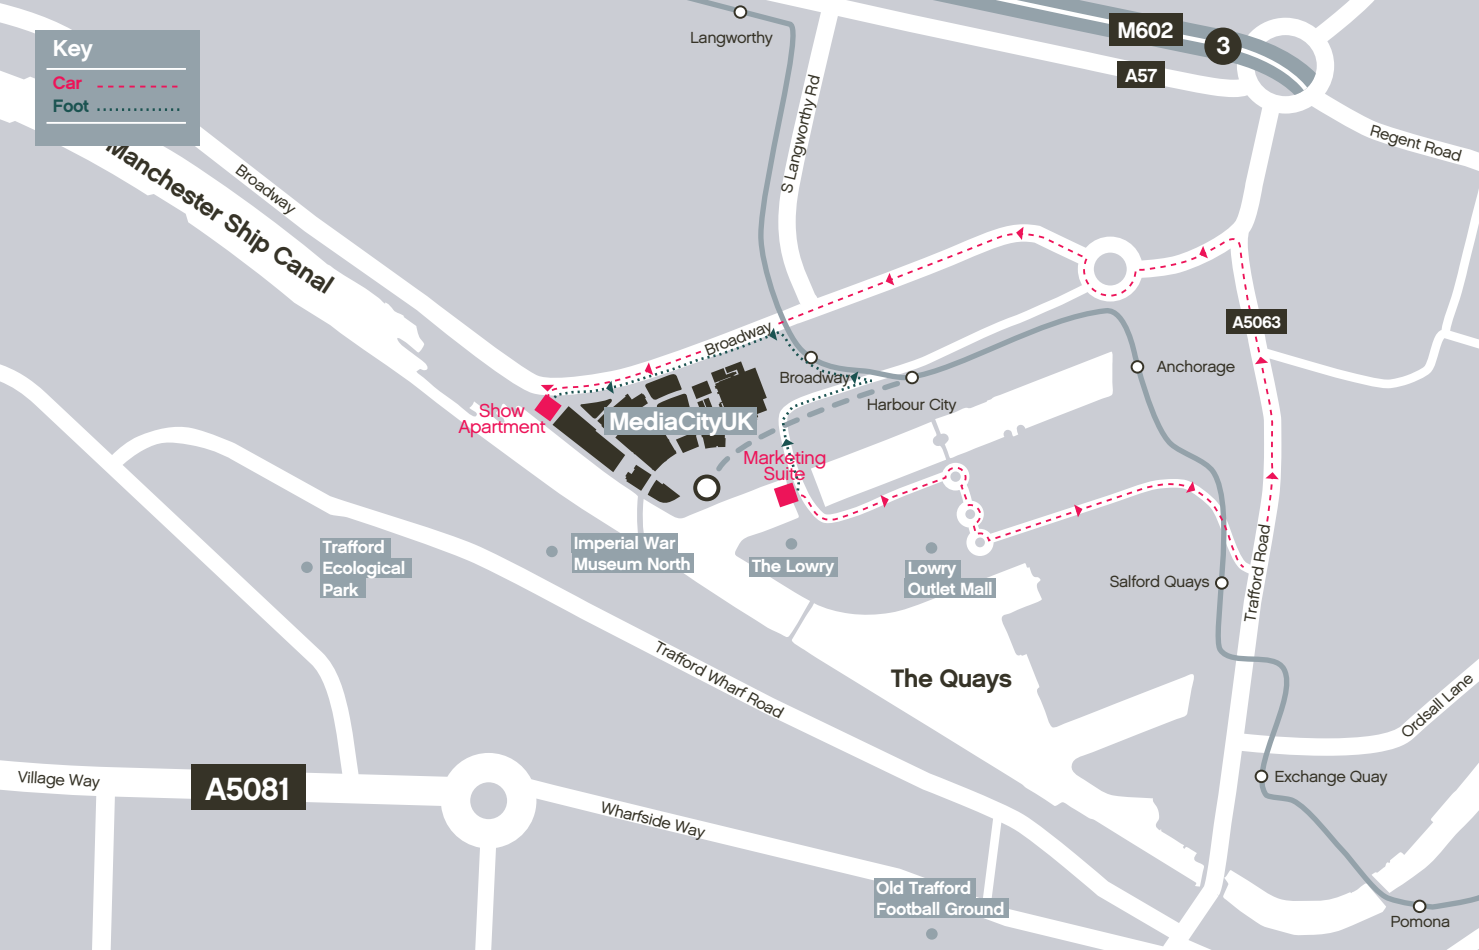

Key

Car - - - - -

Foot .....  
\_\_\_\_\_

Langworthy

M602

3

A57

Regent Road

Manchester Ship Canal

Broadway

S Langworthy Rd

A5063

Show Apartment

MediaCityUK

Broadway

Harbour City

Anchorage

Marketing Suite

Trafford Ecological Park

Imperial War Museum North

The Lowry

Lowry Outlet Mall

Salford Quays

Trafford Wharf Road

The Quays

Trafford Road

Ordsall Lane

Village Way

A5081

Wharfside Way

Exchange Quay

Old Trafford Football Ground